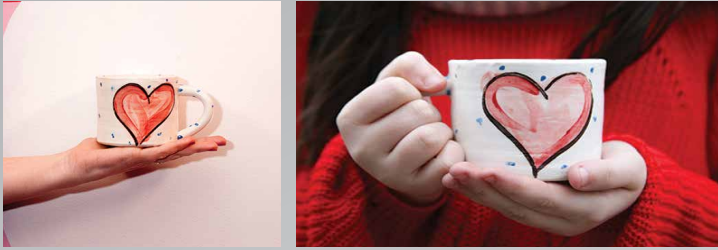

Heart Collection

Witty Sheep Collection